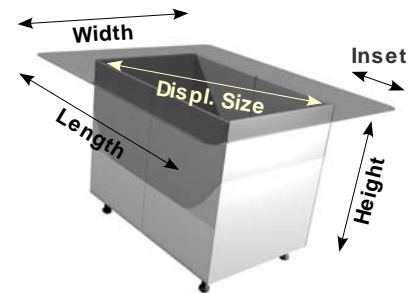

Computing Core (suggested):

- CPU: 2.13-GHz Intel® Core 2 Duo processor
- Memory: 2 GB dual-channel DDR2
- Storage: Minimum 250 GB SATA hard-disk drive
- Graphics: 512 MB graphics card

Networking (suggested):

Physical Dimensions:

As this is a customized table, the customer will need to specify the following parameters:

For reference purposes, the following lists the range of physical dimensions available.

Display:

- Type: Rear projection wide screen (with inset)
- Size: 40" ~ 80" (aspect ratio 5:4 or 16:9)
- Maximum resolution: 1024 x 768

External Dimensions:

- (including display and body)
- Height: 80 cm (31.5 in)
 - Length x Width: 110 cm x 90 cm (43 in x 35 in) or as per request
 - Weight: 60 kg (130 pound)